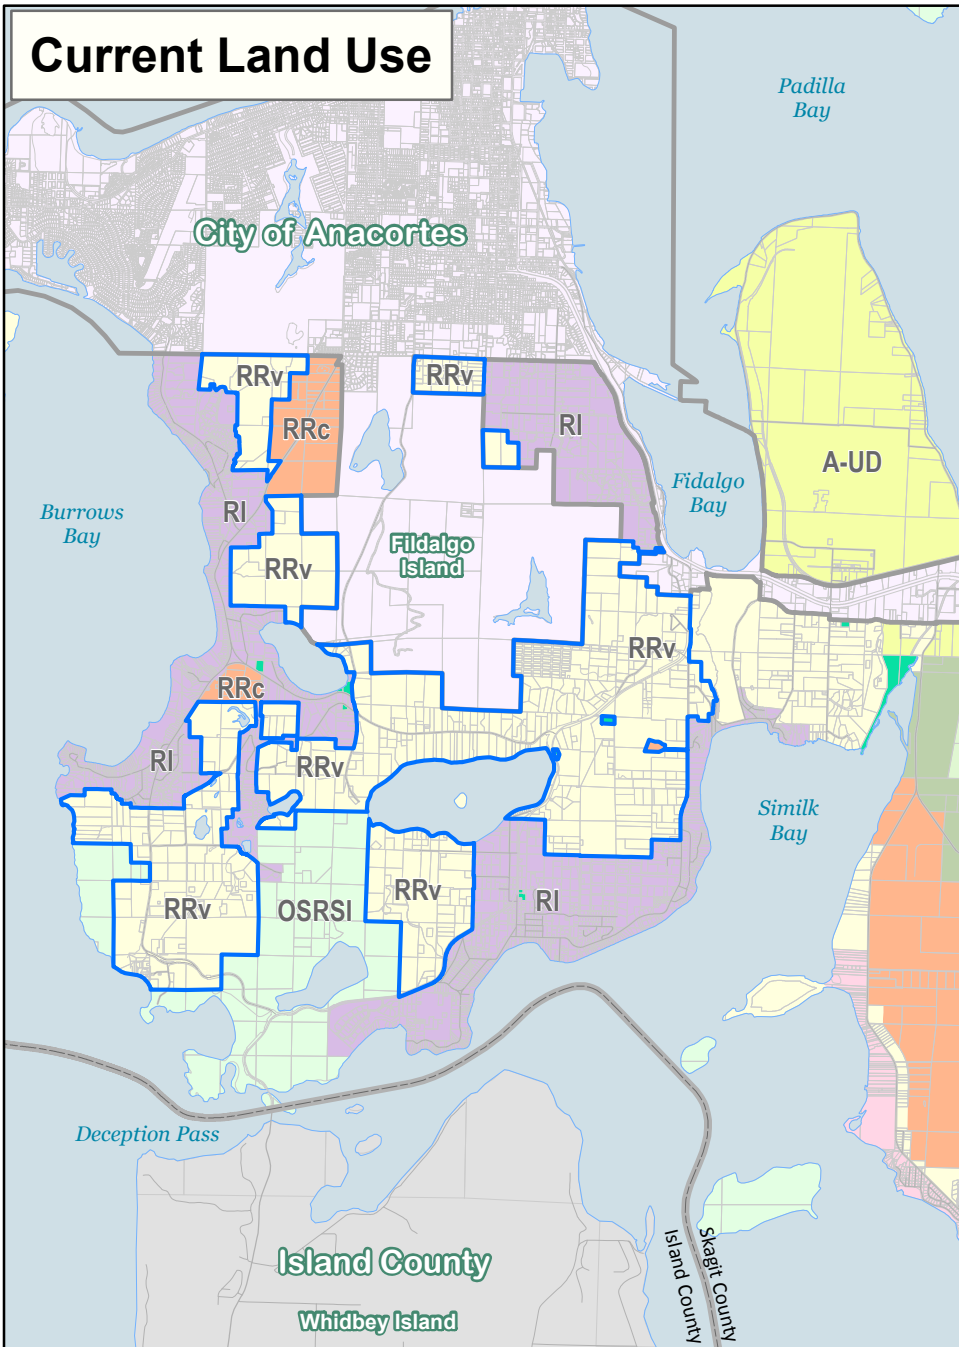

Current Land Use

Proposed Land Use

South Fidalgo Island Rezone Proposed Land Use / Zoning Map Amendment

- Land use Amendment Area
- [RRv] Rural Reserve
- [RI] Rural Intermediate
- [RRc-NRL] Rural Resource - NRL
- [SF-RR] South Fidalgo Rural Residential

Map Date: November 2017 Skagit County GIS