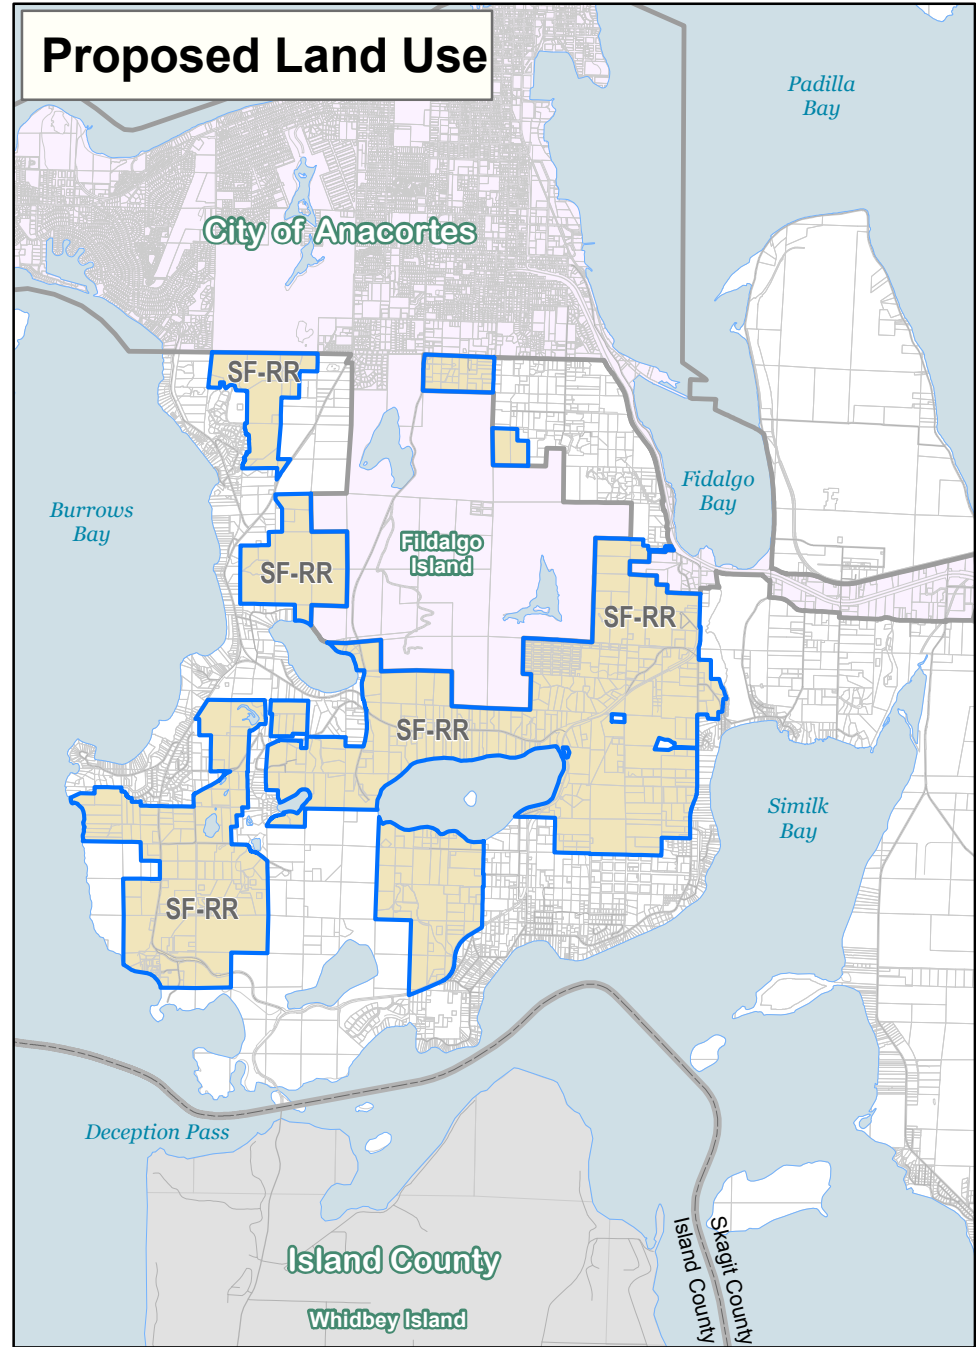

Current Land Use

Proposed Land Use

South Fidalgo Island Rezone Proposed Land Use / Zoning Map Amendment

- Land use Amendment Area
- [RRv] Rural Reserve
- [RI] Rural Intermediate
- [RRc-NRL] Rural Resource - NRL
- [SF-RR] South Fidalgo Rural Residential

Map Date: November 2017 Skagit County GIS